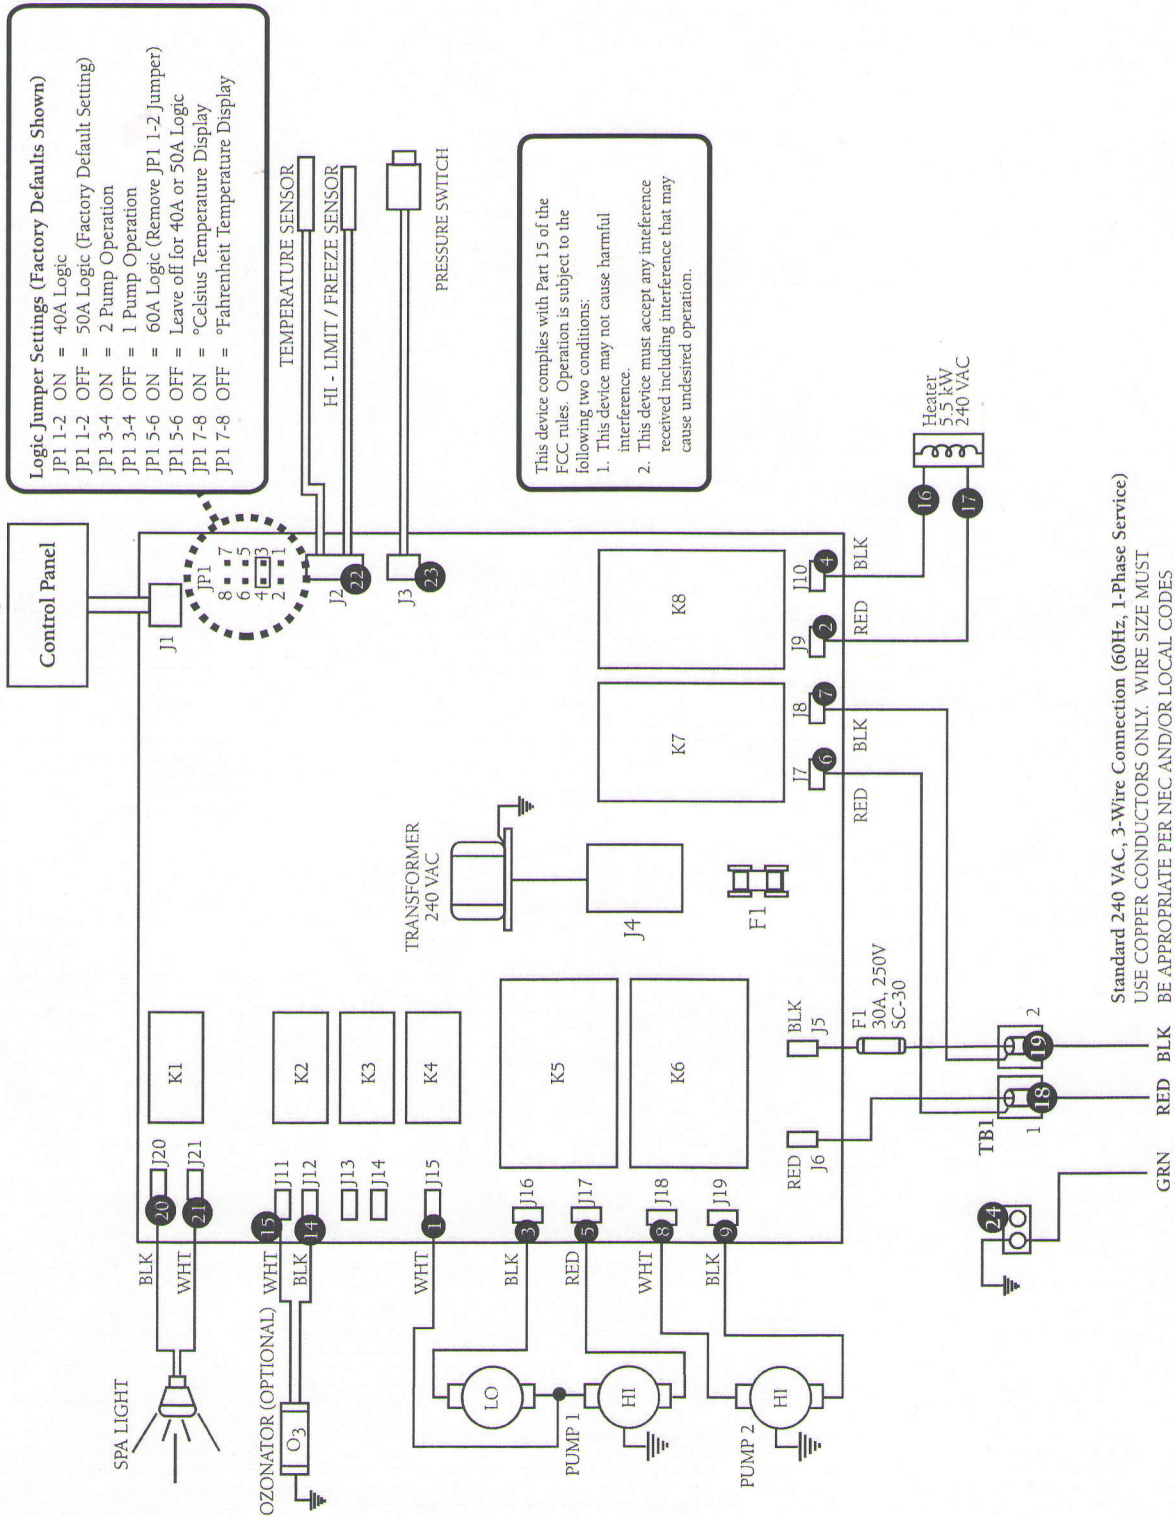

A13. 680 Burlington / Hartford / Hawthorne (without Circulation Pump) Board (USA/Canada 60 Hz)

USA/Canada 60 Hz Models

- Board Type: #6600-287
- Compatible Models: Original equipment board for all domestic Burlington, Hartford and Hawthorne (without Circulation pump) models.

Standard 240 VAC, 3-Wire Connection (60Hz, 1-Phase Service)
 USE COPPER CONDUCTORS ONLY. WIRE SIZE MUST
 BE APPROPRIATE PER NEC AND/OR LOCAL CODES